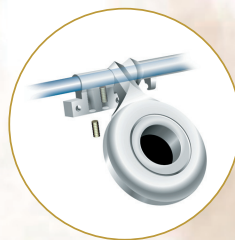

Pearl Flutes

A Tradition of Innovation

Quantz 505 Series

START WITH THE PEARL ADVANTAGE

For years, Pearl Flutes has been the respected name in step-up and professional instruments. With the Quantz 505, the quality craftsmanship of Pearl is available to the beginning flautist. To inspire the young musician with confidence, start them with the Pearl advantage.

505 Features

- Silver plated body and footjoint
- Silver plated headjoint and lip plate
- Closed hole
- C Foot
- Split E

Available Models

- | | |
|----------|-----------------------------|
| PE505E1R | Straight headjoint |
| PE505EU | Curved headjoint |
| PE505EUS | Straight & Curved headjoint |

French Pointed Key Arms
More efficient action
& better seal.

One-Piece Core-Bar
Stronger, keeps keys in alignment
longer. Instrument easier to service.

Pinless Construction
Prevents moisture and
dirt from entering the
mechanism.