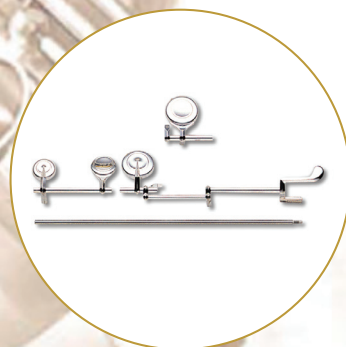

Pearl Flutes

A Tradition of Innovation

Quantz 505 Series

START WITH THE PEARL ADVANTAGE

For years, Pearl Flutes has been the respected name in step-up and professional instruments. With the Quantz 505, the quality craftsmanship of Pearl is available to the beginning flautist. To inspire the young musician with confidence, start them with the Pearl advantage.

505 Features

- Silver plated body and footjoint
- Silver plated headjoint and lip plate
- Closed hole
- C Foot
- Split E

Available Models

- | | |
|----------|-----------------------------|
| PE505E1R | Straight headjoint |
| PE505EU | Curved headjoint |
| PE505EUS | Straight & Curved headjoint |

French Pointed Key Arms
More efficient action
& better seal.

One-Piece Core-Bar
Stronger, keeps keys in alignment
longer. Instrument easier to service.

Pinless Construction
Prevents moisture and
dirt from entering the
mechanism.